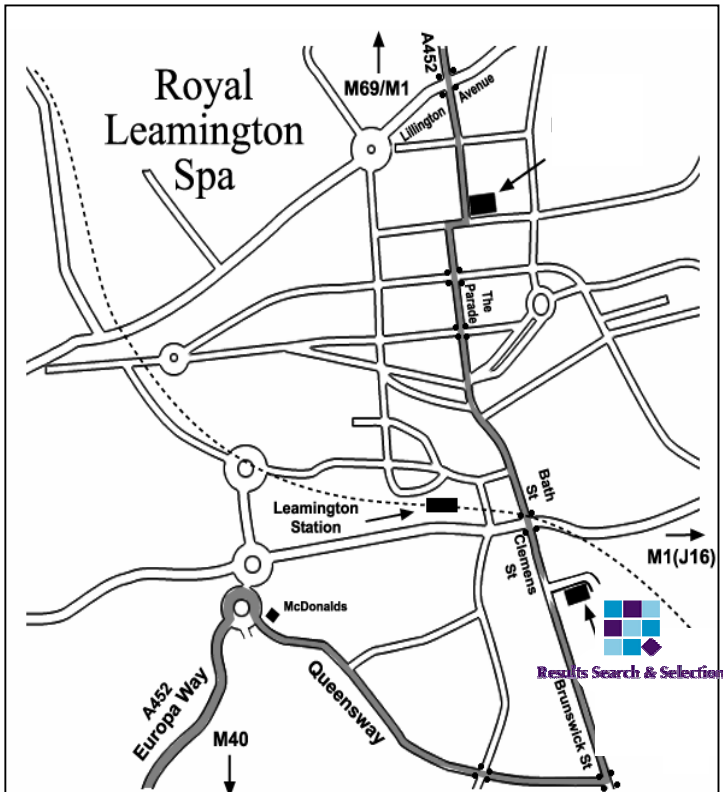

## Our Location - Directions

Clarence House  
Clarence Street  
Royal Leamington Spa  
Warwickshire  
CV31 2AD  
Tel: 01926 741111

*Parking is available in front of the building. Your space will be identified by a personalised sign.*

### Northbound M40 (J13)

From motorway, turn right onto A452 to Leamington Spa. At next roundabout take 3rd exit – the A452 (Europa Way). At the following roundabout take the 2nd exit, you'll pass a large BMW garage on your right. Proceed to the next roundabout where you take the 2nd exit keeping McDonalds Restaurant on your left (see map) into Queensway. At 3rd set of traffic lights turn left into Brunswick Street. Clarence Street is the 4th street on the right (just before the shops) and Results Search and Selection Ltd is then to your right.

### Southbound M6/M40 (J14)

From motorway go over mini-roundabout. At next roundabout take 2nd exit – the A452 (Europa Way) then proceed as above.

### Southbound from M1(J21) & M69

From M69 take A46 (signposted Coventry East & South Warwick). Continue on A46/A45/A46 following signs to Warwick. Leave A46 at junction with A452. At the roundabout take 1st exit signposted Leamington Spa. Continue on the Kenilworth Road over two roundabouts (2nd exit both times), through traffic lights at junction with Lillington Avenue (see map) and turn right at T-junction. Turn immediately left into The Parade, carry straight down which leads into Bath Street. At end go over traffic lights under railway bridge into Clemens Street. Once over canal bridge, Clarence Street is the 2nd turning on left. Results Search and Selection Ltd is then on your right.